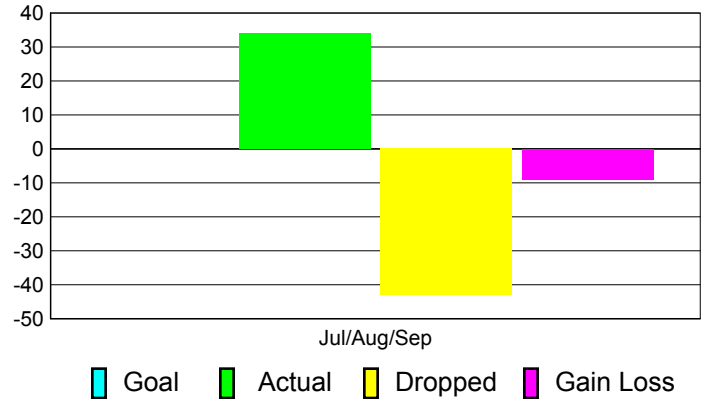

Membership Results 2011-2012

Goal, New, Dropped, Gain/Loss