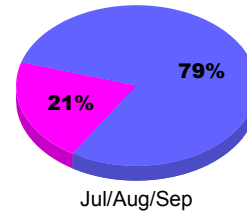

Membership Results
2011-2012

Membership
2010-2011

Month	Net Memb Goal	Actual New Memb	Actual Dropped Memb	Gain/Loss of Memb	Gain/Loss of Memb
Jul/Aug/Sep		34	-43	-9	0
Totals		34	-43	-9	0

Membership Results 2011-2012

Goal, New, Dropped, Gain/Loss

Comparison of Membership Gain/Loss

Current Year Compared to the Previous Year

Gender Comparison 2011-2012

Male Female