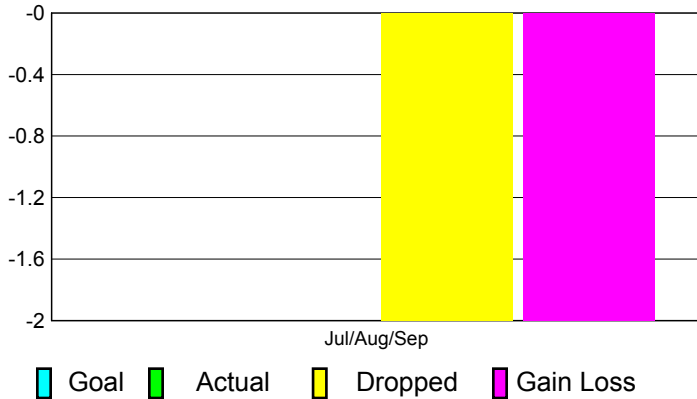

2011-2012 GMT Reports for District (or Undistricted) **District 201C2**

GMT: **JOHN ROWLAND MC ATEE**

Location: **AUSTRALIA**

GMT CA: **7**

CLUBS

Club Results
2011-2012

Clubs
2010-2011

Month	New Club Goal	Actual New Clubs	Actual Dropped Clubs	Gain/Loss of Clubs	Gain/Loss of Clubs
Jul/Aug/Sep		0	-2	-2	0
Totals		0	-2	-2	0

Club Results 2011-2012

Goal, New, Dropped, Gain/Loss

Comparison of Club Gain/Loss

Current Year Compared to the Previous Year

YTD Status Quo Clubs 2011-2012

Status Quo Clubs Compared to Status Quo Members

MEMBERSHIP